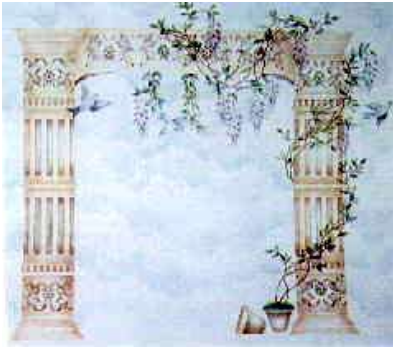

Visit our website at www.victorialarsen.com

Victoria Larsen Designer Collection

Wall Stencils

Laser cut 4 mil, clear mylar
bends right in to corners easily
and still extremely durable.
Page 5

Cityscape
Background Mural
3 overlays
9 x 16

Egyptian
Background Mural
Pyramids 3 overlays
14 1/2" x 6 1/4" tall
Camel 3 overlays 8" x 7 1/4"
2 palm trees 2 overlays 8"x6" & 4x3"
2 palm plants 2 overlays
5x3 3/4" 4x2 1/2".

Italian
Background Mural
5 cypress trees 9"to 3" tall
(2 overlays each)
Stone road design 16"x6"
(2 overlays)
Italian Gazebo measuring 7"x5"
(2 overlays)
Trees, one 7" tall & one 5" tall,
(3 overlays)
Mountains 16" x 10"
(3 overlays).